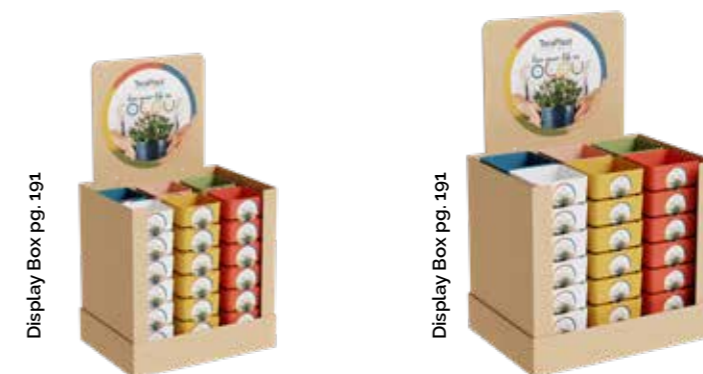

code without colour codice senza colore	topsoil terriccio	L	h	minimum lot lotto minimo
08 768 009	0,35 l	9,5	8	14 pcs
08 768 012	0,75 l	12	11	10 pcs