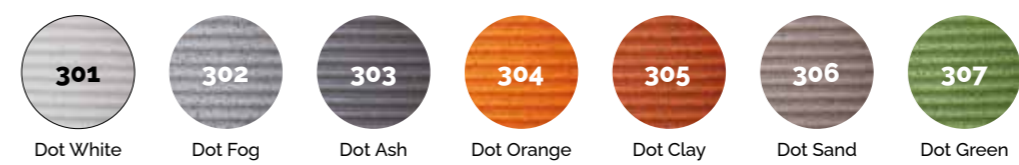

Colour range *Gamma colori*

Astra

New Wood Essence

Eclipse

Insula

Aura

Tools

Trama

Colour & Clear

Elements

Harena

Essential

Chic

Bold

Ever

Colour range

Colour range

*The colours indicated will be available while stocks last.
I colori indicati saranno disponibili fino ad esaurimento scorte.