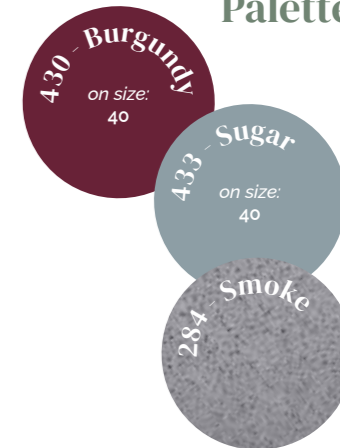

technical data:

recyclable rotational moulding ready for drilling UV resistant very light

Schio cubo

design TERA STUDIO

New Colour Palette

colours

*while stocks last
fino ad esaurimento scorte

Drainage hole
Foro di drenaggio
instruction pg. 222