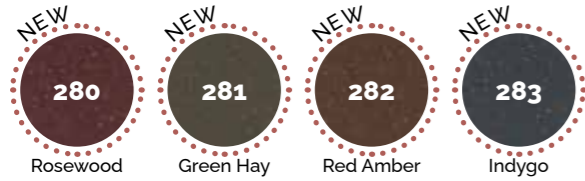

Colour range *Gamma colori*

Astra

New Wood Essence

Eclipse

Insula

Aura

Tools

Trama