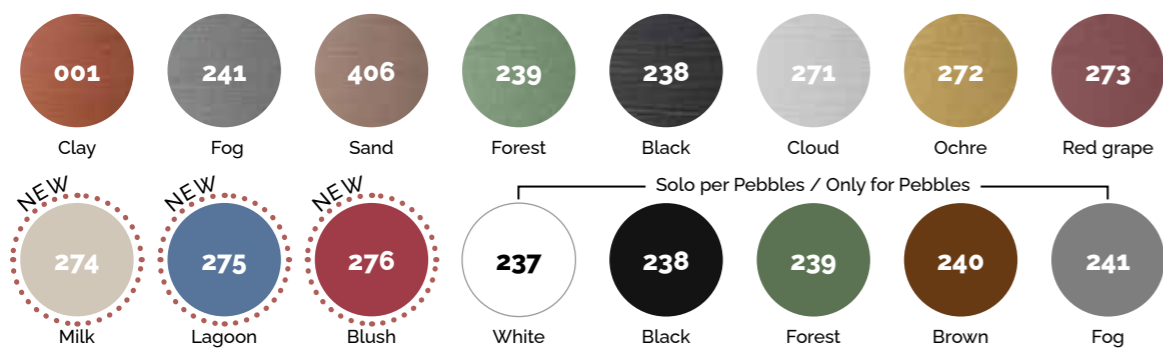

Colour range *Gamma colori*

Astra

New Wood Essence

Eclipse

Insula

Aura

Tools

Trama