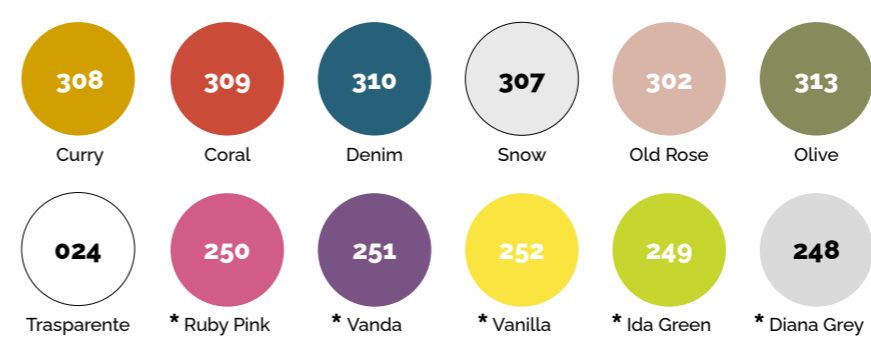

Colour & Clear