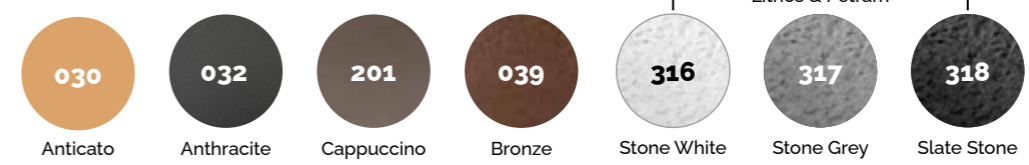

Colour range *Gamma colori*

Astra

New Wood Essence

Eclipse

Insula

Aura

Tools

Trama

Colour & Clear

Elements

Harena

Essential

Chic

Bold

Ever

Colour range

Colour range

*The colours indicated will be available while stocks last.
I colori indicati saranno disponibili fino ad esaurimento scorte.