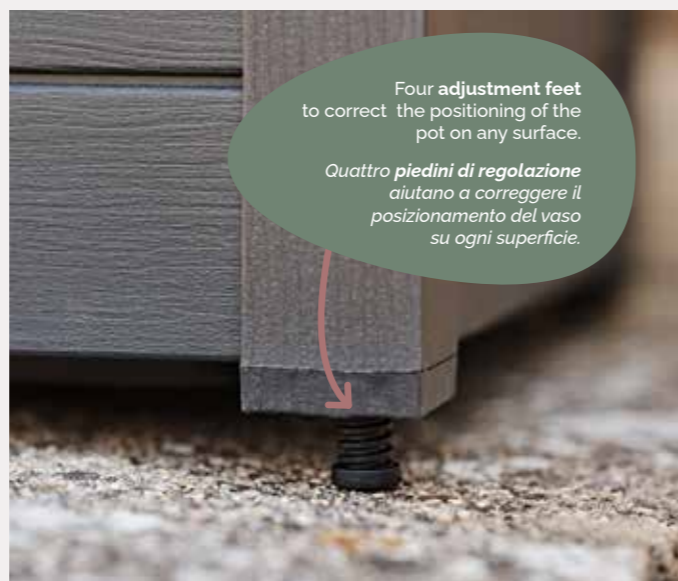

Four adjustment feet to correct the positioning of the pot on any surface.
Quattro piedini di regolazione aiutano a correggere il posizionamento del vaso su ogni superficie.

technical data:

recyclable injection water reserve

Trama 001

design TERA STUDIO

Castors
Optional
pg.315

Water Level Indicator
Optional
pg.312

self watering system

colours

Ball knobs available separately

Pomelli a sfera disponibili separatamente

Ball knobs pg. 317

Trama pots and planters are easy to assemble thanks to the interlocking system. Simply snap the components together following the instructions in the box.

I vasi e le fioriere Trama sono facili da montare grazie al sistema ad incastro. Basta agganciare tra di loro i componenti seguendo le istruzioni presenti nella scatola.

Optional

Castors
Ruote

code without colour codice senza colore	topsoil terriccio	L	W	h	minimum lot lotto minimo	Castors Ruote
12 717 040	38 l	42	42	40	1 pcs	4 pcs

	L	W	h		L	W	h
	40	24	44		80	120	215
							44 pcs