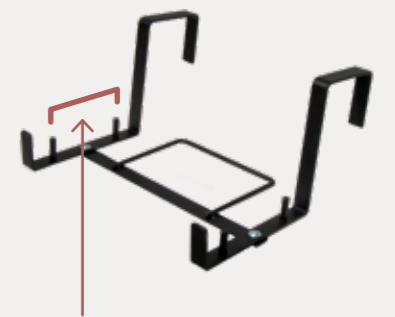

The iron articles are not PSV certified
Gli articoli in ferro non sono certificati PSV

Support with studs to stabilise
a perfect fit.
*Supporto con perni stabilizzatori
per una tenuta perfetta.*