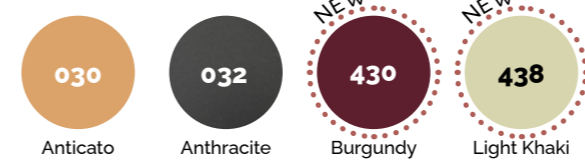

Ever

Colour range

Colour range

*The colours indicated will be available while stocks last.
I colori indicati saranno disponibili fino ad esaurimento scorte.